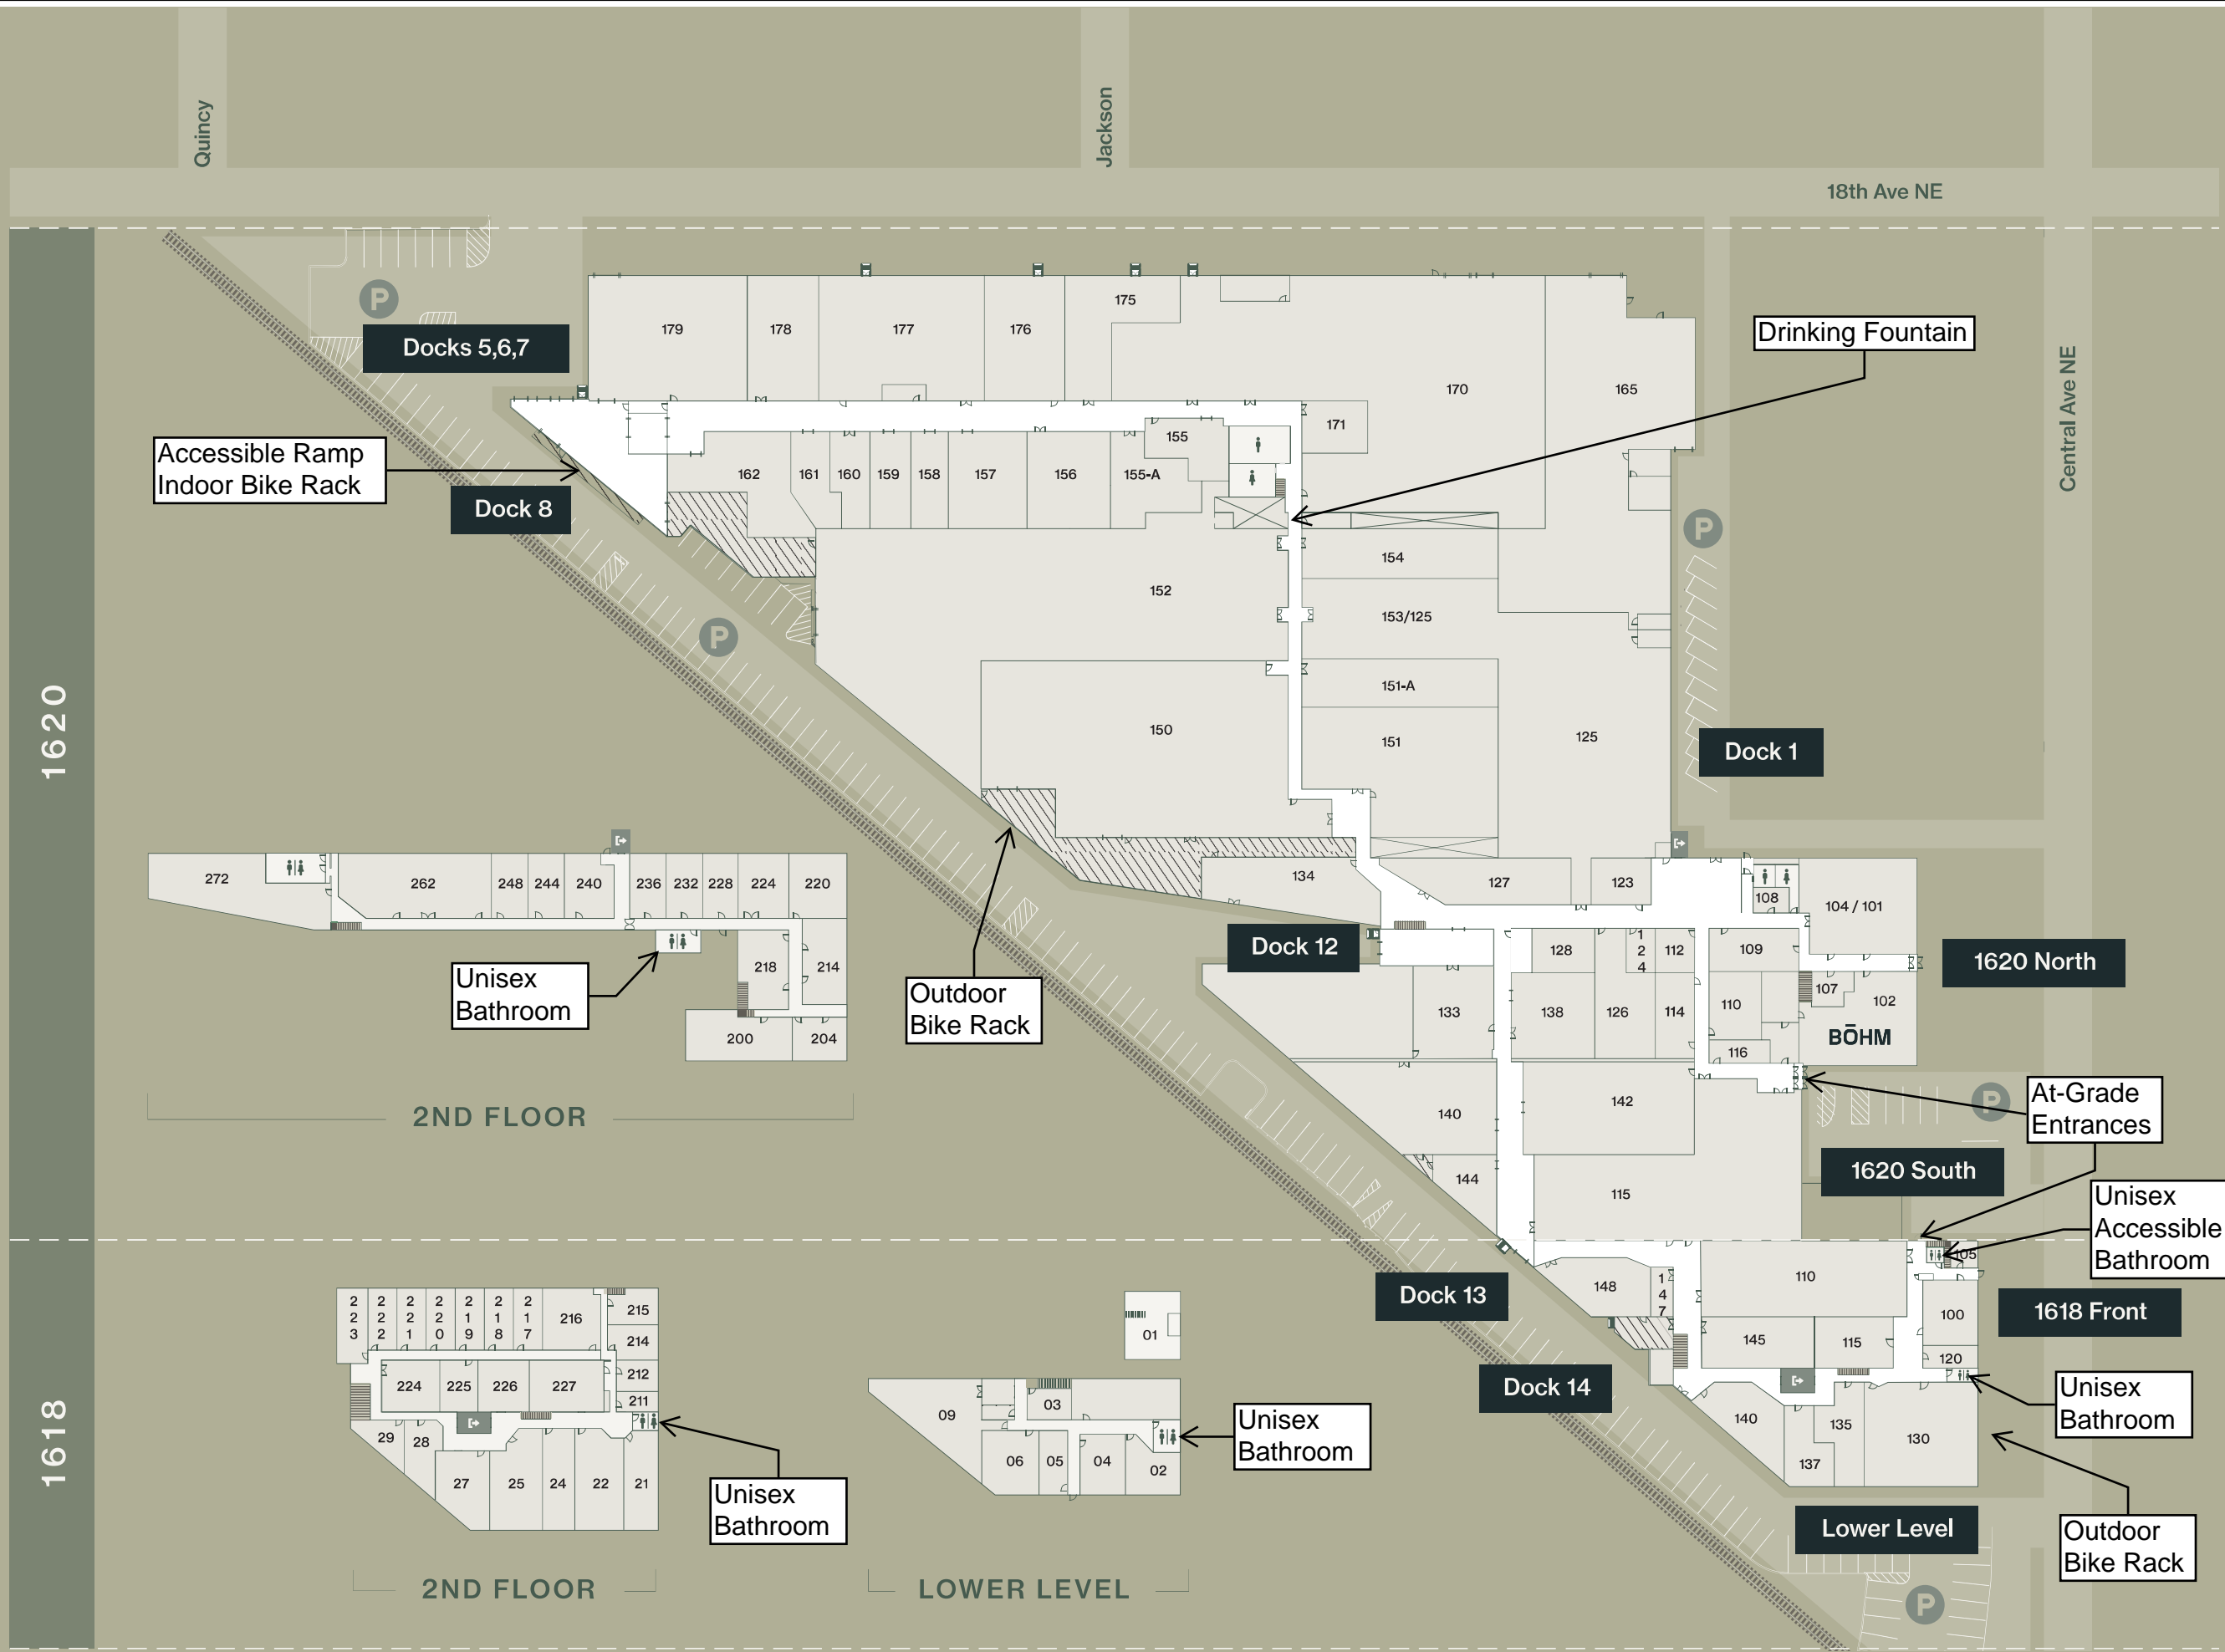

# BÖHM

Bohm Commercial Real Estate  
 1620 Central Ave NE, Suite 102  
 Minneapolis, MN 55413  
 612-788-1600  
 bohmcree.com

**DARK LABELS = BUILDING ENTRANCES**